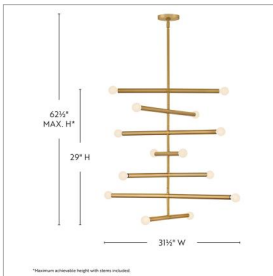

MILLIE

83199LCB

LARGE MULTI TIER

Millie tells a linear love story with elongated cylindrical rods extending outwards, creating a sleek statement that commands attention. This design establishes immediate style credibility thanks to its iconic midcentury modern origin, ensuring visual intrigue in either Black or Lacquered Brass finishes. To complement Millie's chic style, we recommend G16.5 bulbs.

DETAILS	
FINISH:	Lacquered Brass
MATERIAL:	Steel
SLOPE DEGREE:	90
DIMMABLE:	YES - WITH DIMMABLE LAMP (NOT INCLUDED)

DIMENSIONS	
WIDTH:	31.5"
HEIGHT:	29"
WEIGHT:	12.7lb

LIGHT SOURCE	
LIGHT SOURCE:	Socketed
WATTAGE:	14-5w Cand. LED, 40w Equiv.
VOLTAGE:	120v

MOUNTING	
CANOPY:	5" Dia.
LEAD WIRE:	1 X 72"
MAX HEIGHT:	62.5

SHIPPING	
CARTON LENGTH:	34.3
CARTON WIDTH:	4.5
CARTON HEIGHT:	33.3
CARTON WEIGHT:	16.2

PRODUCT DETAILS:

- Dry Rated
- Please refer to Lark's Warranty for complete product warranty details (some warranty limitations may apply)
- Can be hung on a sloped ceiling
- Shown with G16.5 bulbs (not included)