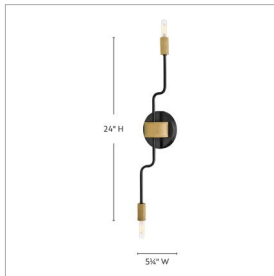

AUSTEN

83632BK-LCB

MEDIUM TWO LIGHT SCONCE

Austen's slim, exaggerated design creates a chic transitional shape accentuated by knurled candle sleeves and stem details. Articulating top and bottom arms let you create a more customized look that perfectly fits your space.

DETAILS	
FINISH:	Black
MATERIAL:	Steel
DIMMABLE:	YES - WITH DIMMABLE LAMP (NOT INCLUDED)

DIMENSIONS	
WIDTH:	5.3"
HEIGHT:	24"
WEIGHT:	1.5lb
BACK PLATE:	5.25" Dia.
EXTENSION:	4.5"
TOP TO OUTLET:	12"

LIGHT SOURCE	
LIGHT SOURCE:	Socketed
WATTAGE:	2-5w Cand. LED, 60w Equiv.
VOLTAGE:	120v

SHIPPING	
CARTON LENGTH:	26.3
CARTON WIDTH:	7.8
CARTON HEIGHT:	5
CARTON WEIGHT:	3

PRODUCT DETAILS:

- This versatile transitional design delivers personality and performance
- This fixture can be mounted horizontally
- Please refer to Lark's Warranty for complete product warranty details (some warranty limitations may apply)
- Damp Rated
- This fixture can be mounted vertically
- Invisimount hardware is hidden on the backplate for a clean silhouette
- This product uses recyclable or limited packaging materials to help reduce waste