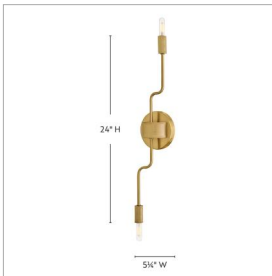

AUSTEN

83632LCB

MEDIUM TWO LIGHT SCONCE

Austen's slim, exaggerated design creates a chic transitional shape accentuated by knurled candle sleeves and stem details. Articulating top and bottom arms let you create a more customized look that perfectly fits your space.

DETAILS	
FINISH:	Lacquered Brass
MATERIAL:	Steel
DIMMABLE:	YES - WITH DIMMABLE LAMP (NOT INCLUDED)

DIMENSIONS	
WIDTH:	5.3"
HEIGHT:	24"
WEIGHT:	1.5lb
BACK PLATE:	5.25" Dia.
EXTENSION:	4.5"
TOP TO OUTLET:	12"

LIGHT SOURCE	
LIGHT SOURCE:	Socketed
WATTAGE:	2-5w Cand. LED, 60w Equiv.
VOLTAGE:	120v

SHIPPING	
CARTON LENGTH:	26.3
CARTON WIDTH:	7.8
CARTON HEIGHT:	5
CARTON WEIGHT:	3

PRODUCT DETAILS:

- This versatile transitional design delivers personality and performance
- This fixture can be mounted horizontally
- Please refer to Lark's Warranty for complete product warranty details (some warranty limitations may apply)
- Damp Rated
- This fixture can be mounted vertically
- Invisimount hardware is hidden on the backplate for a clean silhouette
- This product uses recyclable or limited packaging materials to help reduce waste