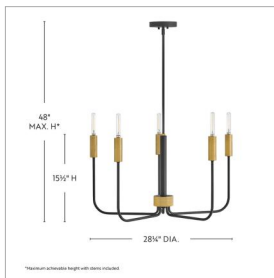

Experiment with different lamps to find a look that's perfect for your space.

DETAILS	
FINISH:	Black
MATERIAL:	Steel
SLOPE DEGREE:	90
DIMMABLE:	YES - WITH DIMMABLE LAMP (NOT INCLUDED)

DIMENSIONS	
WIDTH:	28.3"
HEIGHT:	15.5"
WEIGHT:	6lb

LIGHT SOURCE	
LIGHT SOURCE:	Socketed
WATTAGE:	5-5w Cand. LED, 60w Equiv.
VOLTAGE:	120v

MOUNTING	
CANOPY:	5.25" Dia.
LEAD WIRE:	1 X 72"
MAX HEIGHT:	48

SHIPPING	
CARTON LENGTH:	31.3
CARTON WIDTH:	8.8
CARTON HEIGHT:	18.3
CARTON WEIGHT:	10