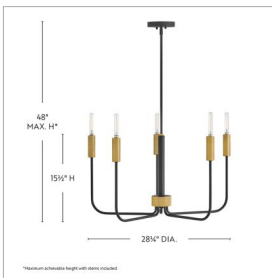

Experiment with different lamps to find a look that's perfect for your space.

DETAILS	
FINISH:	Black
MATERIAL:	Steel
SLOPE DEGREE:	90
DIMMABLE:	YES - WITH DIMMABLE LAMP (NOT INCLUDED)

DIMENSIONS	
WIDTH:	28.3"
HEIGHT:	15.5"
WEIGHT:	6lb

LIGHT SOURCE	
LIGHT SOURCE:	Socketed
WATTAGE:	5-5w Cand. LED, 60w Equiv.
VOLTAGE:	120v

MOUNTING	
CANOPY:	5.25" Dia.
LEAD WIRE:	1 X 72"
MAX HEIGHT:	48

SHIPPING	
CARTON LENGTH:	31.3
CARTON WIDTH:	8.8
CARTON HEIGHT:	18.3
CARTON WEIGHT:	10