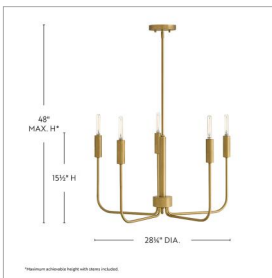

AUSTEN

83634LCB

MEDIUM SINGLE TIER

Austen's slim, exaggerated design creates a chic transitional shape accentuated by knurled candle sleeves and stem details. Black and Lacquered Brass finishes are complemented by exposed bulbs.

Experiment with different lamps to find a look that's perfect for your space.

DETAILS	
FINISH:	Lacquered Brass
MATERIAL:	Steel
SLOPE DEGREE:	90
DIMMABLE:	YES - WITH DIMMABLE LAMP (NOT INCLUDED)

DIMENSIONS	
WIDTH:	28.3"
HEIGHT:	15.5"
WEIGHT:	6lb

LIGHT SOURCE	
LIGHT SOURCE:	Socketed
WATTAGE:	5-5w Cand. LED, 60w Equiv.
VOLTAGE:	120v

MOUNTING	
CANOPY:	5.25" Dia.
LEAD WIRE:	1 X 72"
MAX HEIGHT:	48

SHIPPING	
CARTON LENGTH:	31.3
CARTON WIDTH:	8.8
CARTON HEIGHT:	18.3
CARTON WEIGHT:	10