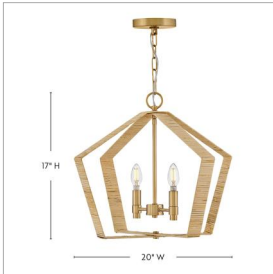

SAMMI

83647LCB

LARGE PENDANT

Bring cool vibes to any living space with Sammi's airy design. Pick natural rattan for a chill coastal feel or black metal for a refreshed modern look.

| DETAILS | |
|---------------|---|
| FINISH: | Lacquered Brass |
| MATERIAL: | Steel |
| SLOPE DEGREE: | 90 |
| DIMMABLE: | YES - WITH DIMMABLE LAMP (NOT INCLUDED) |

| DIMENSIONS | |
|------------|-----|
| WIDTH: | 20" |
| HEIGHT: | 17" |
| WEIGHT: | 9lb |

| LIGHT SOURCE | |
|---------------|----------------------------|
| LIGHT SOURCE: | Socketed |
| WATTAGE: | 2-5w Cand. LED, 60w Equiv. |
| VOLTAGE: | 120v |

| MOUNTING | |
|------------|------------|
| CANOPY: | 5.25" Dia. |
| LEAD WIRE: | 1 X 72" |

| SHIPPING | |
|----------------|------|
| CARTON LENGTH: | 22.8 |
| CARTON WIDTH: | 18.3 |
| CARTON HEIGHT: | 4.8 |
| CARTON WEIGHT: | 12.5 |

PRODUCT DETAILS:

- Dry Rated
- Please refer to Lark's Warranty for complete product warranty details (some warranty limitations may apply)
- Can be hung on a sloped ceiling
- Go coastal with a fresh take on modern maritime style
- Convertible design can be hung as a pendant or semi-flush mount
- This product uses recyclable or limited packaging materials to help reduce waste