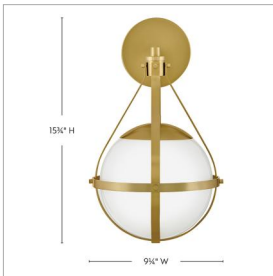

### SMALL SINGLE LIGHT SCONCE

A retro, modern stunner, Colby's cased opal glass globe, accentuated by a cage-style frame, creates unexpected glamour in any space.

DETAILS	
FINISH:	Lacquered Brass
MATERIAL:	Steel
GLASS:	Cased Opal
DIMMABLE:	YES - WITH DIMMABLE LAMP (NOT INCLUDED)

DIMENSIONS	
WIDTH:	9.3"
HEIGHT:	15.8"
WEIGHT:	4.5lb
BACK PLATE:	5.25" Dia.
EXTENSION:	10.5"
TOP TO OUTLET:	2.5"

LIGHT SOURCE	
LIGHT SOURCE:	Socketed
WATTAGE:	1-15w Med. LED, 60w Equiv.
VOLTAGE:	120v

SHIPPING	
CARTON LENGTH:	11
CARTON WIDTH:	11
CARTON HEIGHT:	21.8
CARTON WEIGHT:	8