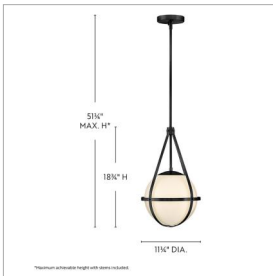

COLBY

83677BK

SMALL PENDANT

A retro, modern stunner, Colby's cased opal glass globe, accentuated by a cage-style frame, creates unexpected glamour in any space.

DETAILS	
FINISH:	Black
MATERIAL:	Steel
GLASS:	Cased Opal
SLOPE DEGREE:	90
DIMMABLE:	YES - WITH DIMMABLE LAMP (NOT INCLUDED)

DIMENSIONS	
WIDTH:	11.3"
HEIGHT:	18.8"
WEIGHT:	6.5lb

LIGHT SOURCE	
LIGHT SOURCE:	Socketed
WATTAGE:	1-15w Med. LED, 60w Equiv.
VOLTAGE:	120v

MOUNTING	
CANOPY:	5.25" Dia.
LEAD WIRE:	1 X 72"
MAX HEIGHT:	51.3

SHIPPING	
CARTON LENGTH:	12
CARTON WIDTH:	12
CARTON HEIGHT:	19.3
CARTON WEIGHT:	9.5

PRODUCT DETAILS:

- Dry Rated
- Please refer to Lark's Warranty for complete product warranty details (some warranty limitations may apply)
- Can be hung on a sloped ceiling
- Confidently create a modern moment with this dynamic design statement
- This product uses recyclable or limited packaging materials to help reduce waste