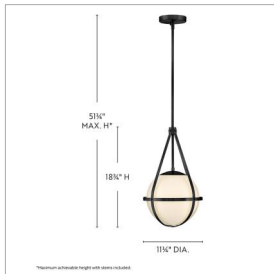

COLBY

83677BK

SMALL PENDANT

A retro, modern stunner, Colby's cased opal glass globe, accentuated by a cage-style frame, creates unexpected glamour in any space.

DETAILS	
FINISH:	Black
MATERIAL:	Steel
GLASS:	Cased Opal
SLOPE DEGREE:	90
DIMMABLE:	YES - WITH DIMMABLE LAMP (NOT INCLUDED)

DIMENSIONS	
WIDTH:	11.3"
HEIGHT:	18.8"
WEIGHT:	6.5lb

LIGHT SOURCE	
LIGHT SOURCE:	Socketed
WATTAGE:	1-15w Med. LED, 60w Equiv.
VOLTAGE:	120v

MOUNTING	
CANOPY:	5.25" Dia.
LEAD WIRE:	1 X 72"
MAX HEIGHT:	51.3

SHIPPING	
CARTON LENGTH:	12
CARTON WIDTH:	12
CARTON HEIGHT:	19.3
CARTON WEIGHT:	9.5

PRODUCT DETAILS:

- Dry Rated
- Please refer to Lark's Warranty for complete product warranty details (some warranty limitations may apply)
- Can be hung on a sloped ceiling
- Confidently create a modern moment with this dynamic design statement
- This product uses recyclable or limited packaging materials to help reduce waste