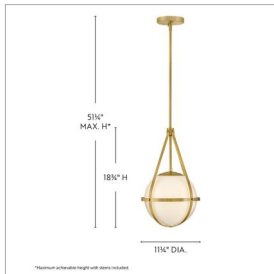

COLBY

83677LCB

SMALL PENDANT

A retro, modern stunner, Colby's cased opal glass globe, accentuated by a cage-style frame, creates unexpected glamour in any space.

DETAILS	
FINISH:	Lacquered Brass
MATERIAL:	Steel
GLASS:	Cased Opal
SLOPE DEGREE:	90
DIMMABLE:	YES - WITH DIMMABLE LAMP (NOT INCLUDED)

DIMENSIONS	
WIDTH:	11.3"
HEIGHT:	18.8"
WEIGHT:	6.5lb

LIGHT SOURCE	
LIGHT SOURCE:	Socketed
WATTAGE:	1-15w Med. LED, 60w Equiv.
VOLTAGE:	120v

MOUNTING	
CANOPY:	5.25" Dia.
LEAD WIRE:	1 X 72"
MAX HEIGHT:	51.3

SHIPPING	
CARTON LENGTH:	12
CARTON WIDTH:	12
CARTON HEIGHT:	19.3
CARTON WEIGHT:	9.5

PRODUCT DETAILS:

- Dry Rated
- Please refer to Lark's Warranty for complete product warranty details (some warranty limitations may apply)
- Can be hung on a sloped ceiling
- Confidently create a modern moment with this dynamic design statement
- This product uses recyclable or limited packaging materials to help reduce waste