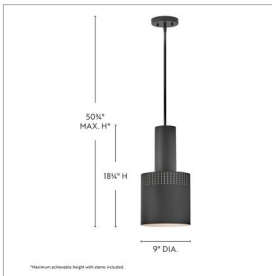

### SMALL PENDANT

Effortlessly cool with a robust, modern profile, Casey's spun metal shade, available in a variety of sleek finishes, fits any kitchen, living space, or dining room. Perforated detailing creates a varied lighting effect that adds captivating visual texture to your décor.

DETAILS	
FINISH:	Black
MATERIAL:	Steel
SLOPE DEGREE:	90
DIMMABLE:	YES - WITH DIMMABLE LAMP (NOT INCLUDED)

DIMENSIONS	
WIDTH:	9"
HEIGHT:	18.3"
WEIGHT:	4.5lb

LIGHT SOURCE	
LIGHT SOURCE:	Socketed
WATTAGE:	1-12w Med. LED, 60w Equiv.
VOLTAGE:	120v

MOUNTING	
CANOPY:	5.25" Dia.
LEAD WIRE:	1 X 72"
MAX HEIGHT:	50.8

SHIPPING	
CARTON LENGTH:	11.8
CARTON WIDTH:	11.8
CARTON HEIGHT:	21.5
CARTON WEIGHT:	7