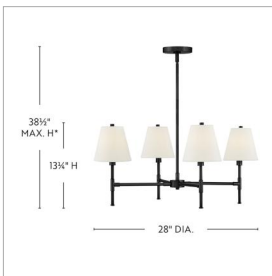

BEALE

83774BK

MEDIUM SINGLE TIER

Classic elements get a transitional update with Beale, a dimensional beauty with neatly angular lines. White linen shades radiate ambient light, aiding Beale in bringing simple functionality anytime, anywhere.

DETAILS	
FINISH:	Black
MATERIAL:	Steel
SHADE:	White Linen
SLOPE DEGREE:	90
DIMMABLE:	YES - WITH DIMMABLE LAMP (NOT INCLUDED)

DIMENSIONS	
WIDTH:	28"
HEIGHT:	13.3"
WEIGHT:	5.6lb

LIGHT SOURCE	
LIGHT SOURCE:	Socketed
WATTAGE:	4-5w Cand. LED, 60w Equiv.
VOLTAGE:	120v

MOUNTING	
CANOPY:	5" Dia.
LEAD WIRE:	1 X 72"
MAX HEIGHT:	38.5

SHIPPING	
CARTON LENGTH:	25.3
CARTON WIDTH:	25.3
CARTON HEIGHT:	9.8
CARTON WEIGHT:	10.5

PRODUCT DETAILS:

- Dry Rated
- Includes (1) 6" stem and (2) 12" stems to customize hanging height
- Please refer to Lark's Warranty for complete product warranty details (some warranty limitations may apply)
- Can be hung on a sloped ceiling
- Classic design elements, nostalgic profiles, and fresh finishes give an authentic vibe