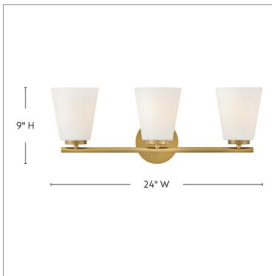

BRI

85423LCB

MEDIUM THREE LIGHT VANITY

Simply stylish, Bri's versatile profile features transitional tapered shades made from soft white Etched Opal Glass. Classic Brushed Nickel, Black, and Lacquered Brass finishes are designed to easily complement any space or décor.

DETAILS	
FINISH:	Lacquered Brass
MATERIAL:	Steel
GLASS:	Etched Opal
DIMMABLE:	YES - WITH DIMMABLE LAMP (NOT INCLUDED)

DIMENSIONS	
WIDTH:	24"
HEIGHT:	9"
WEIGHT:	5lb
BACK PLATE:	5.25" Dia.
EXTENSION:	8.3"
TOP TO OUTLET:	6.5"

LIGHT SOURCE	
LIGHT SOURCE:	Socketed
WATTAGE:	3-14w Med. LED, 100w Equiv.
VOLTAGE:	120v

SHIPPING	
CARTON LENGTH:	28.8
CARTON WIDTH:	10.5
CARTON HEIGHT:	9
CARTON WEIGHT:	8

PRODUCT DETAILS:

- This versatile transitional design delivers personality and performance
- Please refer to Lark's Warranty for complete product warranty details (some warranty limitations may apply)
- This fixture can be mounted either up or down to best fit your space
- Damp Rated
- Invisimount hardware is hidden on the backplate for a clean silhouette
- This product uses recyclable or limited packaging materials to help reduce waste