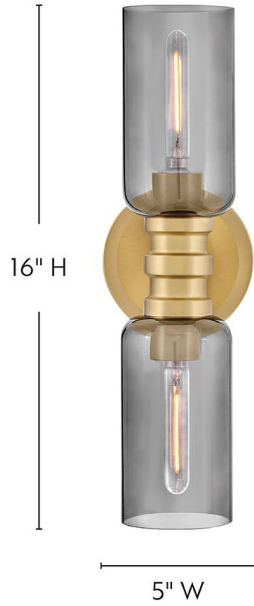

NAOMI

85612LCB-SM

MEDIUM TWO LIGHT SCNCE

A refined bathroom icon, Naomi's luxe profile features cylindrical cased opal or smoked glass complemented by a warm Lacquered Brass finish. A bold center cuff accented by soft details brings subtle style to your powder room.

DETAILS	
FINISH:	Lacquered Brass
MATERIAL:	Steel
GLASS:	Smoke
DIMMABLE:	YES - WITH DIMMABLE LAMP (NOT INCLUDED)

DIMENSIONS	
WIDTH:	5"
HEIGHT:	16"
WEIGHT:	3.3lb
BACK PLATE:	5" Dia.
EXTENSION:	5.8"
TOP TO OUTLET:	8"

LIGHT SOURCE	
LIGHT SOURCE:	Socketed
WATTAGE:	2-5w Cand. LED, 60w Equiv.
VOLTAGE:	120v

SHIPPING	
CARTON LENGTH:	16.5
CARTON WIDTH:	10.5
CARTON HEIGHT:	12
CARTON WEIGHT:	4.3

PRODUCT DETAILS:

- This versatile transitional design delivers personality and performance
- This fixture can be mounted horizontally
- Please refer to Lark's Warranty for complete product warranty details (some warranty limitations may apply)
- This fixture can be mounted either up or down to best fit your space
- Damp Rated
- This fixture can be mounted vertically