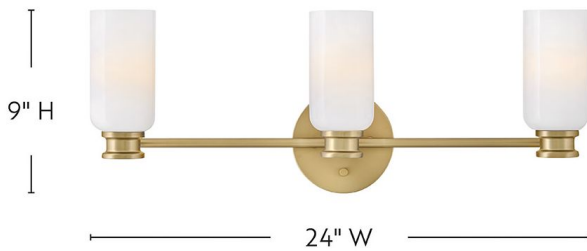

NAOMI

85613LCB

MEDIUM THREE LIGHT VANITY

A refined bathroom icon, Naomi's luxe profile features cylindrical cased opal or smoked glass complemented by a warm Lacquered Brass finish. A bold center cuff accented by soft details brings subtle style to your powder room.

DETAILS	
FINISH:	Lacquered Brass
MATERIAL:	Steel
GLASS:	Cased Opal
DIMMABLE:	YES - WITH DIMMABLE LAMP (NOT INCLUDED)

DIMENSIONS	
WIDTH:	24"
HEIGHT:	9"
WEIGHT:	3.2lb
BACK PLATE:	5" Dia.
EXTENSION:	5.5"
TOP TO OUTLET:	6.5"

LIGHT SOURCE	
LIGHT SOURCE:	Socketed
WATTAGE:	3-5w Cand. LED, 60w Equiv.
VOLTAGE:	120v

SHIPPING	
CARTON LENGTH:	28.5
CARTON WIDTH:	10.3
CARTON HEIGHT:	15.8
CARTON WEIGHT:	6.8

PRODUCT DETAILS:

- This versatile transitional design delivers personality and performance
- Please refer to Lark's Warranty for complete product warranty details (some warranty limitations may apply)
- This fixture can be mounted either up or down to best fit your space
- Damp Rated