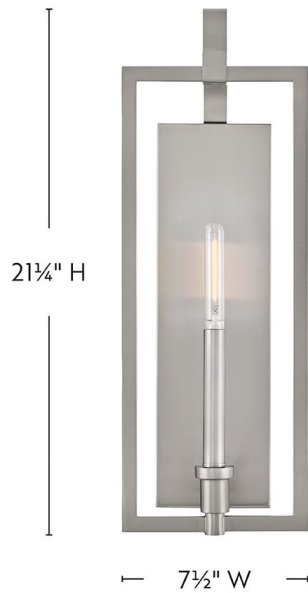

STASSI

84210BN

MEDIUM SINGLE LIGHT SCONCE

Add a familiar yet refreshing accent to interior and outdoor spaces. Stassi's versatile classic profile complements any décor with vintage style.

DETAILS	
FINISH:	Brushed Nickel
MATERIAL:	Steel
DIMMABLE:	YES - WITH DIMMABLE LAMP (NOT INCLUDED)

DIMENSIONS	
WIDTH:	7.5"
HEIGHT:	21.3"
WEIGHT:	3.8lb
BACK PLATE:	4.75"W X 15.75"H
EXTENSION:	4"
TOP TO OUTLET:	12.5"

LIGHT SOURCE	
LIGHT SOURCE:	Socketed
WATTAGE:	1-5w Cand. LED, 60w Equiv.
VOLTAGE:	120v

SHIPPING	
CARTON LENGTH:	23.5
CARTON WIDTH:	10
CARTON HEIGHT:	6.3
CARTON WEIGHT:	6.2

PRODUCT DETAILS:

- Please refer to Lark's Warranty for complete product warranty details (some warranty limitations may apply)
- Damp Rated
- This fixture can be mounted vertically
- ADA compliant design provides added accessibility and maximum clearance
- Classic design elements, nostalgic profiles, and fresh finishes give an authentic vibe
- This product uses recyclable or limited packaging materials to help reduce waste