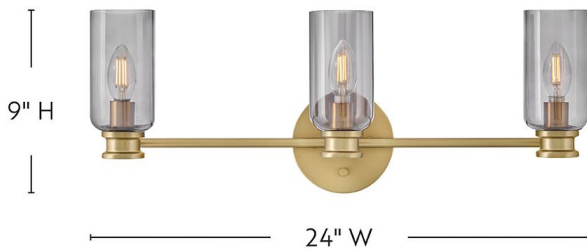

NAOMI

85613LCB-SM

MEDIUM THREE LIGHT VANITY

A refined bathroom icon, Naomi's luxe profile features cylindrical cased opal or smoked glass complemented by a warm Lacquered Brass finish. A bold center cuff accented by soft details brings subtle style to your powder room.

DETAILS	
FINISH:	Lacquered Brass
MATERIAL:	Steel
GLASS:	Smoke
DIMMABLE:	YES - WITH DIMMABLE LAMP (NOT INCLUDED)

DIMENSIONS	
WIDTH:	24"
HEIGHT:	9"
WEIGHT:	3.2lb
BACK PLATE:	5" Dia.
EXTENSION:	5.5"
TOP TO OUTLET:	6.5"

LIGHT SOURCE	
LIGHT SOURCE:	Socketed
WATTAGE:	3-5w Cand. LED, 60w Equiv.
VOLTAGE:	120v

SHIPPING	
CARTON LENGTH:	28.5
CARTON WIDTH:	10.3
CARTON HEIGHT:	15.8
CARTON WEIGHT:	6.8

PRODUCT DETAILS:

- This versatile transitional design delivers personality and performance
- Please refer to Lark's Warranty for complete product warranty details (some warranty limitations may apply)
- This fixture can be mounted either up or down to best fit your space
- Damp Rated