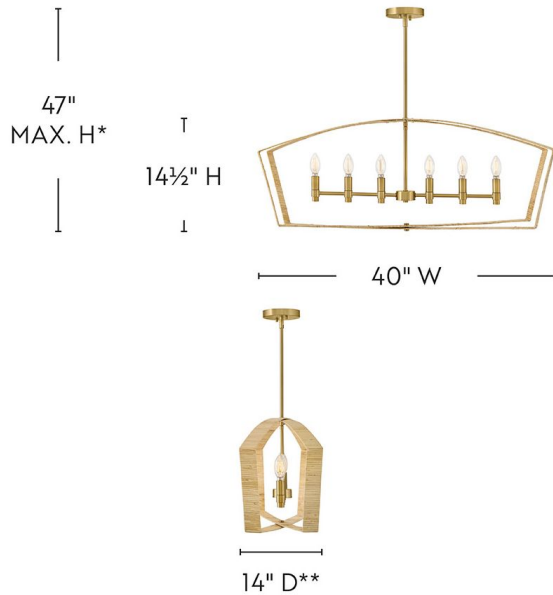

SAMMI

83645LCB

LARGE SIX LIGHT LINEAR

Bring cool vibes to any living space with Sammi's airy design. Pick natural rattan for a chill coastal feel or black metal for a refreshed modern look.

*Maximum achievable height with stems included.
**Product dimension depth measurement is as photographed.

DETAILS	
FINISH:	Lacquered Brass
MATERIAL:	Steel
SLOPE DEGREE:	90
DIMMABLE:	YES - WITH DIMMABLE LAMP (NOT INCLUDED)

DIMENSIONS	
WIDTH:	40"
HEIGHT:	14.5"
WEIGHT:	15lb

LIGHT SOURCE	
LIGHT SOURCE:	Socketed
WATTAGE:	6-5w Cand. LED, 60w Equiv.
VOLTAGE:	120v

MOUNTING	
CANOPY:	5" Dia.
LEAD WIRE:	1 X 72"
MAX HEIGHT:	47

SHIPPING	
CARTON LENGTH:	42.5
CARTON WIDTH:	17.3
CARTON HEIGHT:	5.8
CARTON WEIGHT:	22

PRODUCT DETAILS:

- Dry Rated
- Includes (1) 6" stem and (2) 12" stems to customize hanging height
- Please refer to Lark's Warranty for complete product warranty details (some warranty limitations may apply)
- Can be hung on a sloped ceiling
- Classic design elements, nostalgic profiles, and fresh finishes give an authentic vibe
- This product uses recyclable or limited packaging materials to help reduce waste