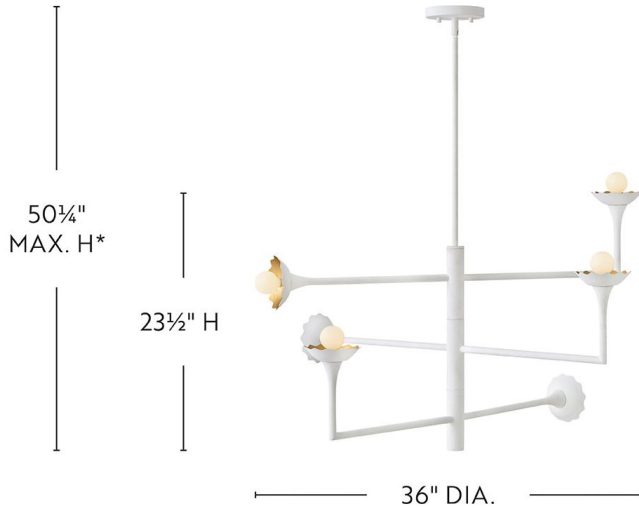

### LARGE ADJUSTABLE MULTI TIER

Serving floral elegance inspired by spring blossoms, Darla's charming articulating design with soft scalloped detailing adds a whimsical touch to any room. A Textured Plaster finish brings subtle coastal style to your space.

DETAILS	
FINISH:	Textured Plaster
MATERIAL:	Steel
SLOPE DEGREE:	90
DIMMABLE:	YES - WITH DIMMABLE LAMP (NOT INCLUDED)

DIMENSIONS	
WIDTH:	36"
HEIGHT:	23.5"
WEIGHT:	7.6lb

LIGHT SOURCE	
LIGHT SOURCE:	Socketed
WATTAGE:	6-5w Cand. LED, 60w Equiv.
VOLTAGE:	120v

MOUNTING	
CANOPY:	5" Dia.
LEAD WIRE:	1 X 72"
MAX HEIGHT:	50.3

SHIPPING	
CARTON LENGTH:	35.5
CARTON WIDTH:	24
CARTON HEIGHT:	13.8
CARTON WEIGHT:	17.5

\*Maximum achievable height with stems included.

#### PRODUCT DETAILS:

- Dry Rated
- Includes (1) 6" stem and (2) 12" stems to customize hanging height
- Please refer to Lark's Warranty for complete product warranty details (some warranty limitations may apply)
- Can be hung on a sloped ceiling
- Classic design elements, nostalgic profiles, and fresh finishes give an authentic vibe