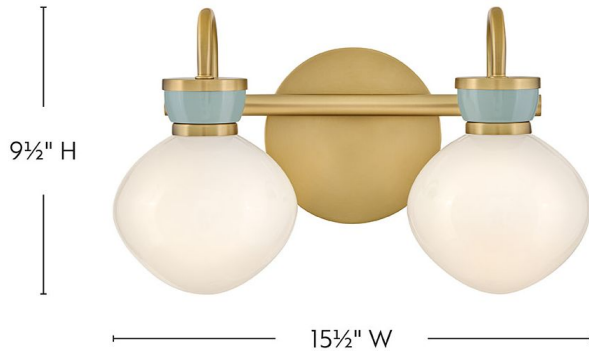

LUCY

85592LCB-SF

SMALL TWO LIGHT VANITY

A petite beauty that packs a big punch, Lucy's curved lines and captivating color combinations are like a whirlwind romance with classic style. The schoolhouse modern cased opal glass shades with charming accent finishes add a touch of softness to your space.

DETAILS	
FINISH:	Lacquered Brass
MATERIAL:	Steel
GLASS:	Cased Opal
DIMMABLE:	YES - WITH DIMMABLE LAMP (NOT INCLUDED)

DIMENSIONS	
WIDTH:	15.5"
HEIGHT:	9.5"
WEIGHT:	3.6lb
BACK PLATE:	6" Dia.
EXTENSION:	7.8"
TOP TO OUTLET:	4.25"

LIGHT SOURCE	
LIGHT SOURCE:	Socketed
WATTAGE:	2-7w G9 LED
VOLTAGE:	120v

SHIPPING	
CARTON LENGTH:	15.8
CARTON WIDTH:	15.8
CARTON HEIGHT:	10
CARTON WEIGHT:	6.8

PRODUCT DETAILS:

- Please refer to Lark's Warranty for complete product warranty details (some warranty limitations may apply)
- This fixture can be mounted either up or down to best fit your space
- LED bulbs are required (not included)
- Damp Rated
- Invisimount hardware is hidden on the backplate for a clean silhouette
- Classic design elements, nostalgic profiles, and fresh finishes give an authentic vibe
- This product uses recyclable or limited packaging materials to help reduce waste