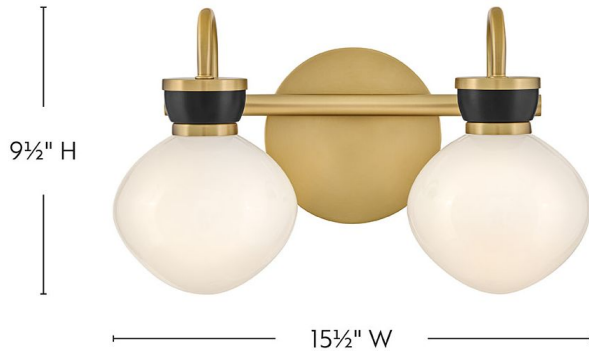

LUCY

85592LCB-BK

SMALL TWO LIGHT VANITY

A petite beauty that packs a big punch, Lucy's curved lines and captivating color combinations are like a whirlwind romance with classic style. The schoolhouse modern cased opal glass shades with charming accent finishes add a touch of softness to your space.

DETAILS	
FINISH:	Lacquered Brass
MATERIAL:	Steel
GLASS:	Cased Opal
DIMMABLE:	YES - WITH DIMMABLE LAMP (NOT INCLUDED)

DIMENSIONS	
WIDTH:	15.5"
HEIGHT:	9.5"
WEIGHT:	3.6lb
BACK PLATE:	6" Dia.
EXTENSION:	7.8"
TOP TO OUTLET:	4.25"

LIGHT SOURCE	
LIGHT SOURCE:	Socketed
WATTAGE:	2-7w G9 LED
VOLTAGE:	120v

SHIPPING	
CARTON LENGTH:	15.8
CARTON WIDTH:	15.8
CARTON HEIGHT:	10
CARTON WEIGHT:	6.8

PRODUCT DETAILS:

- Please refer to Lark's Warranty for complete product warranty details (some warranty limitations may apply)
- This fixture can be mounted either up or down to best fit your space
- LED bulbs are required (not included)
- Damp Rated
- Invisimount hardware is hidden on the backplate for a clean silhouette
- Classic design elements, nostalgic profiles, and fresh finishes give an authentic vibe
- This product uses recyclable or limited packaging materials to help reduce waste