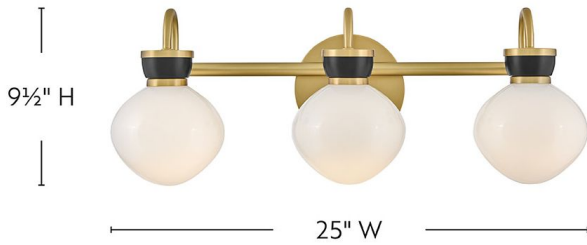

LUCY

85593LCB-BK

MEDIUM THREE LIGHT VANITY

A petite beauty that packs a big punch, Lucy's curved lines and captivating color combinations are like a whirlwind romance with classic style. The schoolhouse modern cased opal glass shades with charming accent finishes add a touch of softness to your space.

DETAILS	
FINISH:	Lacquered Brass
MATERIAL:	Steel
GLASS:	Cased Opal
DIMMABLE:	YES - WITH DIMMABLE LAMP (NOT INCLUDED)

DIMENSIONS	
WIDTH:	25"
HEIGHT:	9.5"
WEIGHT:	5lb
BACK PLATE:	6" Dia.
EXTENSION:	7.8"
TOP TO OUTLET:	4.25"

LIGHT SOURCE	
LIGHT SOURCE:	Socketed
WATTAGE:	3-7w G9 LED
VOLTAGE:	120v

SHIPPING	
CARTON LENGTH:	25
CARTON WIDTH:	15.8
CARTON HEIGHT:	10
CARTON WEIGHT:	9.5

PRODUCT DETAILS:

- Please refer to Lark's Warranty for complete product warranty details (some warranty limitations may apply)
- This fixture can be mounted either up or down to best fit your space
- LED bulbs are required (not included)
- Damp Rated
- Invisimount hardware is hidden on the backplate for a clean silhouette
- Classic design elements, nostalgic profiles, and fresh finishes give an authentic vibe
- This product uses recyclable or limited packaging materials to help reduce waste