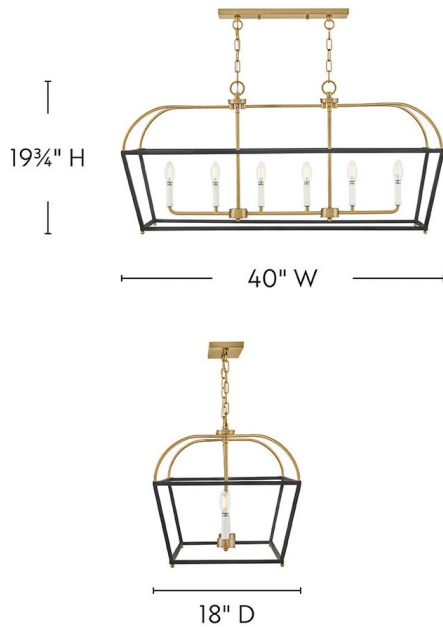

### LARGE SIX LIGHT LINEAR

With accent curves in all the right places, Tate's classic, lantern-style profile makes a glorious statement in any dining room or living space. Bold Black and Lacquered Brass finishes easily complement any décor.

DETAILS	
FINISH:	Black
MATERIAL:	Steel
DIMMABLE:	YES - WITH DIMMABLE LAMP (NOT INCLUDED)

DIMENSIONS	
WIDTH:	40"
HEIGHT:	19.8"
WEIGHT:	14lb

LIGHT SOURCE	
LIGHT SOURCE:	Socketed
WATTAGE:	6-5w Cand. LED, 60w Equiv.
VOLTAGE:	120v

MOUNTING	
CANOPY:	4.5"W X 17"L
LEAD WIRE:	1 X 72"

SHIPPING	
CARTON LENGTH:	42.8
CARTON WIDTH:	20.5
CARTON HEIGHT:	21
CARTON WEIGHT:	29