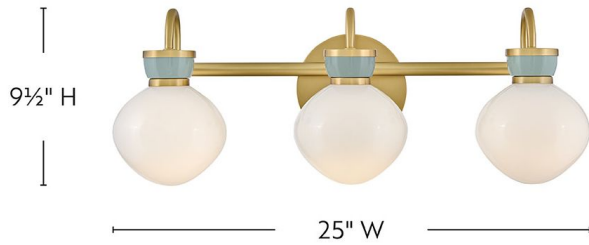

LUCY

85593LCB-SF

MEDIUM THREE LIGHT VANITY

A petite beauty that packs a big punch, Lucy's curved lines and captivating color combinations are like a whirlwind romance with classic style. The schoolhouse modern cased opal glass shades with charming accent finishes add a touch of softness to your space.

DETAILS

FINISH:	Lacquered Brass
MATERIAL:	Steel
GLASS:	Cased Opal
DIMMABLE:	YES - WITH DIMMABLE LAMP (NOT INCLUDED)

DIMENSIONS

WIDTH:	25"
HEIGHT:	9.5"
WEIGHT:	5lb
BACK PLATE:	6" Dia.
EXTENSION:	7.8"
TOP TO OUTLET:	4.25"

LIGHT SOURCE

LIGHT SOURCE:	Socketed
WATTAGE:	3-7w G9 LED
VOLTAGE:	120v

SHIPPING

CARTON LENGTH:	25
CARTON WIDTH:	15.8
CARTON HEIGHT:	10
CARTON WEIGHT:	9.5

PRODUCT DETAILS:

- Please refer to Lark's Warranty for complete product warranty details (some warranty limitations may apply)
- This fixture can be mounted either up or down to best fit your space
- LED bulbs are required (not included)
- Damp Rated
- Invisimount hardware is hidden on the backplate for a clean silhouette
- Classic design elements, nostalgic profiles, and fresh finishes give an authentic vibe
- This product uses recyclable or limited packaging materials to help reduce waste