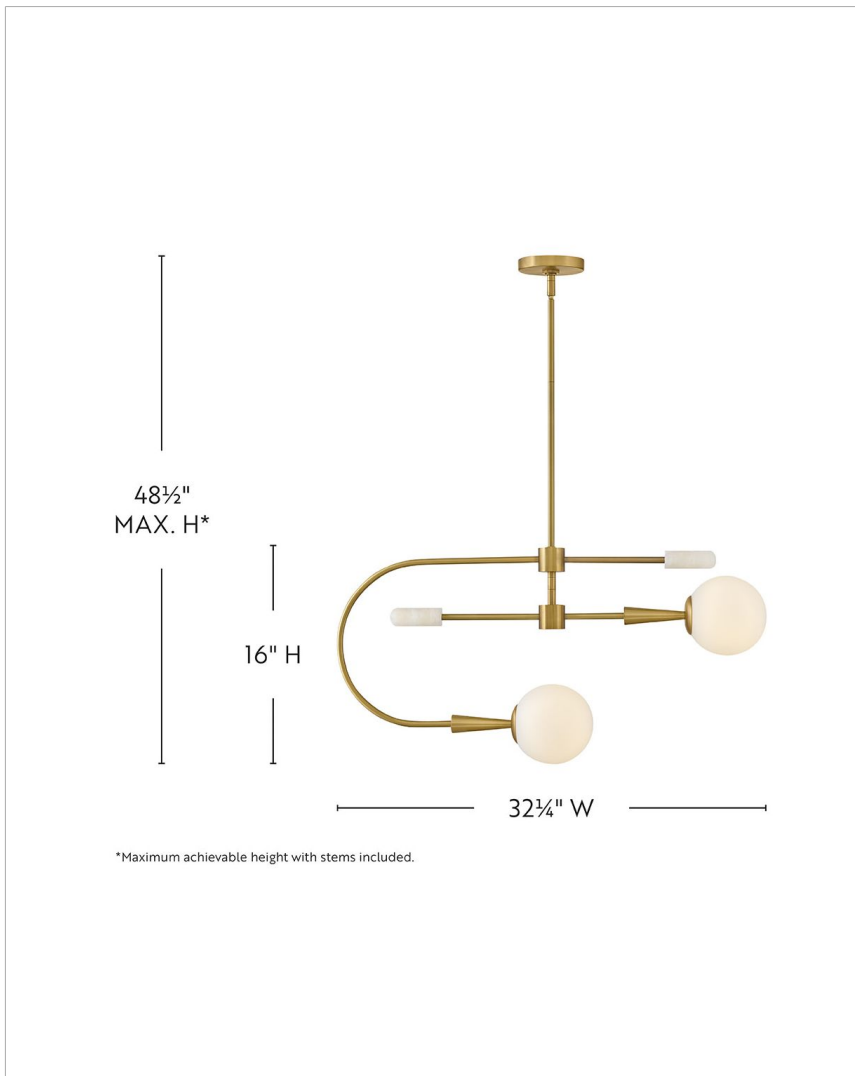

### MEDIUM SINGLE TIER

A mighty midcentury stunner, Maude's dynamic profile showcases natural alabaster accents with unique patterns and color variations enhanced by the lamps' soft, ambient glow. Poseable, articulating arms finished in Black or Lacquered brass can be arranged to perfectly illuminate your space.

DETAILS	
FINISH:	Lacquered Brass
MATERIAL:	Steel
GLASS:	Etched Opal
SLOPE DEGREE:	90
DIMMABLE:	YES - WITH DIMMABLE LAMP (NOT INCLUDED)

DIMENSIONS	
WIDTH:	32.3"
HEIGHT:	16"
WEIGHT:	8.2lb

LIGHT SOURCE	
LIGHT SOURCE:	Socketed
WATTAGE:	2-5w Cand. LED, 60w Equiv.
VOLTAGE:	120v

MOUNTING	
CANOPY:	5" Dia.
LEAD WIRE:	1 X 72"
MAX HEIGHT:	48.5

SHIPPING	
CARTON LENGTH:	31.3
CARTON WIDTH:	18
CARTON HEIGHT:	8.5
CARTON WEIGHT:	9.7

#### PRODUCT DETAILS:

- Dry Rated
- Includes (1) 6" stem and (2) 12" stems to customize hanging height
- Please refer to Lark's Warranty for complete product warranty details (some warranty limitations may apply)
- Can be hung on a sloped ceiling
- Confidently create a modern moment with this dynamic design statement
- Shown with G-style bulb (not included)
- This product uses recyclable or limited packaging materials to help reduce waste