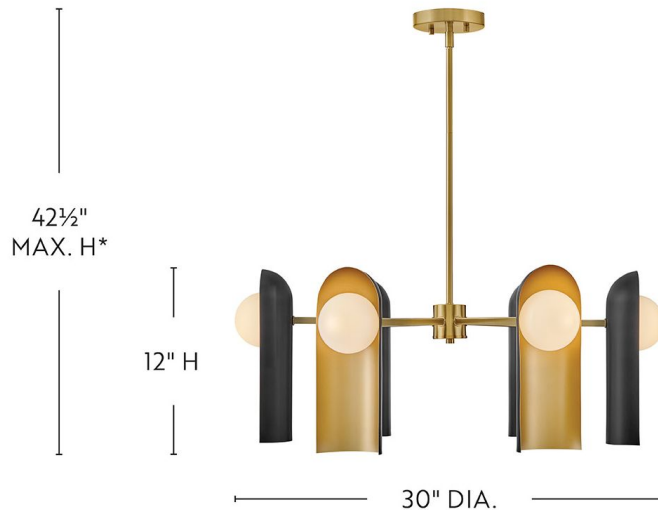

ZURI

84236LCB-BK

MEDIUM SINGLE TIER

A modern drama queen, Zuri features a striking silhouette. Bold Satin Off-White or Black shades serve up serious glam with Lacquered Brass interiors. Sleek, coordinating details bring attention to dimmable LED lamps.

*Maximum achievable height with stems included.

DETAILS	
FINISH:	Lacquered Brass
MATERIAL:	Steel
GLASS:	Cased Opal
SLOPE DEGREE:	90
DIMMABLE:	YES - WITH DIMMABLE LAMP (NOT INCLUDED)

DIMENSIONS	
WIDTH:	30"
HEIGHT:	12"
WEIGHT:	9lb

LIGHT SOURCE	
LIGHT SOURCE:	Socketed
WATTAGE:	6-5w G9 LED
VOLTAGE:	120v

MOUNTING	
CANOPY:	5.25" Dia.
LEAD WIRE:	1 X 72"
MAX HEIGHT:	42.5

SHIPPING	
CARTON LENGTH:	29.5
CARTON WIDTH:	28.8
CARTON HEIGHT:	15
CARTON WEIGHT:	20.5

PRODUCT DETAILS:

- Dry Rated
- Includes (1) 6" stem and (2) 12" stems to customize hanging height
- Please refer to Lark's Warranty for complete product warranty details (some warranty limitations may apply)
- LED bulbs are required (not included)
- Can be hung on a sloped ceiling
- Confidently create a modern moment with this dynamic design statement
- This product uses recyclable or limited packaging materials to help reduce waste