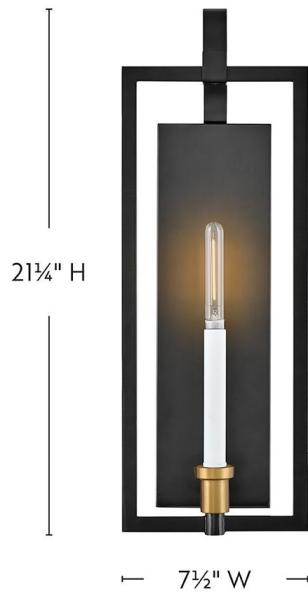

### MEDIUM SINGLE LIGHT SCONCE

Add a familiar yet refreshing accent to interior and outdoor spaces. Stassi's versatile classic profile complements any décor with vintage style.

DETAILS	
FINISH:	Black
MATERIAL:	Steel
DIMMABLE:	YES - WITH DIMMABLE LAMP (NOT INCLUDED)

DIMENSIONS	
WIDTH:	7.5"
HEIGHT:	21.3"
WEIGHT:	3.8lb
BACK PLATE:	4.75"W X 15.75"H
EXTENSION:	4"
TOP TO OUTLET:	12.5"

LIGHT SOURCE	
LIGHT SOURCE:	Socketed
WATTAGE:	1-5w Cand. LED, 60w Equiv.
VOLTAGE:	120v