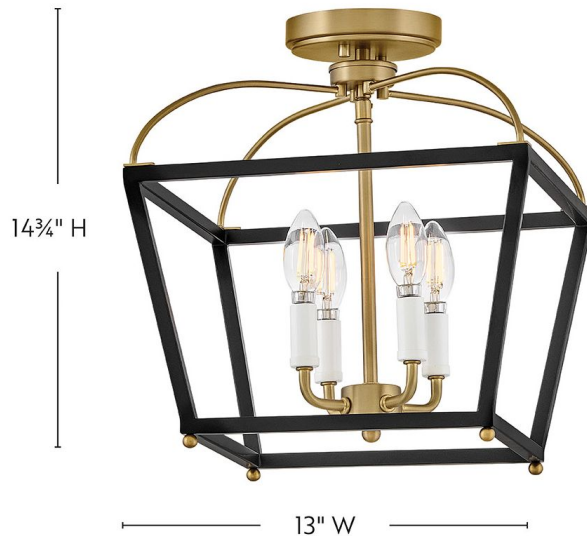

TATE

84273BK-LCB

SMALL SEMI-FLUSH MOUNT

With accent curves in all the right places, Tate's classic, lantern-style profile makes a glorious statement in any dining room or living space. Bold Black and Lacquered Brass finishes easily complement any décor.

DETAILS	
FINISH:	Black
MATERIAL:	Steel
DIMMABLE:	YES - WITH DIMMABLE LAMP (NOT INCLUDED)

DIMENSIONS	
WIDTH:	13"
HEIGHT:	14.8"
WEIGHT:	4.8lb

LIGHT SOURCE	
LIGHT SOURCE:	Socketed
WATTAGE:	4-5w Cand. LED, 60w Equiv.
VOLTAGE:	120v

MOUNTING	
CANOPY:	5.25" Dia.

SHIPPING	
CARTON LENGTH:	15.5
CARTON WIDTH:	15.5
CARTON HEIGHT:	16.5
CARTON WEIGHT:	8.7

PRODUCT DETAILS:

- Dry Rated
- Please refer to Lark's Warranty for complete product warranty details (some warranty limitations may apply)
- Classic design elements, nostalgic profiles, and fresh finishes give an authentic vibe
- This product uses recyclable or limited packaging materials to help reduce waste