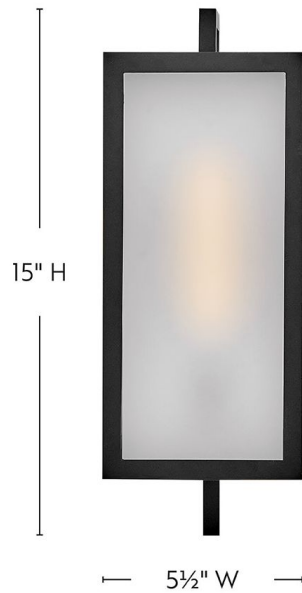

### SMALL WALL MOUNT LANTERN

Halden's cool frosted glass fits perfectly into its transitional lantern design, featuring a trendy rectangular frame in a chic Black finish. Large etched panels softly diffuse light, creating a warm glow, and a convenient open bottom makes changing bulbs easy.

DETAILS	
FINISH:	Black
MATERIAL:	Aluminum
GLASS:	Etched
DIMMABLE:	YES - WITH DIMMABLE LAMP (NOT INCLUDED)

DIMENSIONS	
WIDTH:	5.5"
HEIGHT:	15"
WEIGHT:	4.4lb
BACK PLATE:	5.5"W X 5.75"H
EXTENSION:	6.5"
TOP TO OUTLET:	7.25"

LIGHT SOURCE	
LIGHT SOURCE:	Socketed
WATTAGE:	1-12w Med. LED, 60w Equiv.
VOLTAGE:	120v

SHIPPING	
CARTON LENGTH:	9.5
CARTON WIDTH:	8.5
CARTON HEIGHT:	18.5
CARTON WEIGHT:	6.1