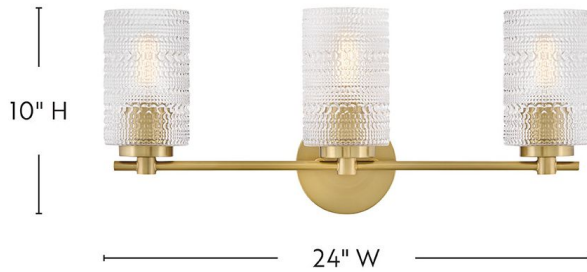

MABEL

85573LCB

MEDIUM THREE LIGHT VANITY

With vintage-inspired vibes, Mabel's clear hobnail glass brightens your décor with a delightfully eclectic style. Versatile Chrome or Lacquered Brass finishes easily fit any bath or living space.

DETAILS	
FINISH:	Lacquered Brass
MATERIAL:	Steel
GLASS:	Clear Hobnail
DIMMABLE:	YES - WITH DIMMABLE LAMP (NOT INCLUDED)

DIMENSIONS	
WIDTH:	24"
HEIGHT:	10"
WEIGHT:	5.9lb
BACK PLATE:	5.25" Dia.
EXTENSION:	6.5"
TOP TO OUTLET:	7.5"

LIGHT SOURCE	
LIGHT SOURCE:	Socketed
WATTAGE:	3-12w Med. LED, 60w Equiv.
VOLTAGE:	120v

SHIPPING	
CARTON LENGTH:	25.3
CARTON WIDTH:	8.5
CARTON HEIGHT:	13
CARTON WEIGHT:	9

PRODUCT DETAILS:

- This versatile transitional design delivers personality and performance
- Please refer to Lark's Warranty for complete product warranty details (some warranty limitations may apply)
- This fixture can be mounted either up or down to best fit your space
- Damp Rated
- Invisimount hardware is hidden on the backplate for a clean silhouette
- This product uses recyclable or limited packaging materials to help reduce waste