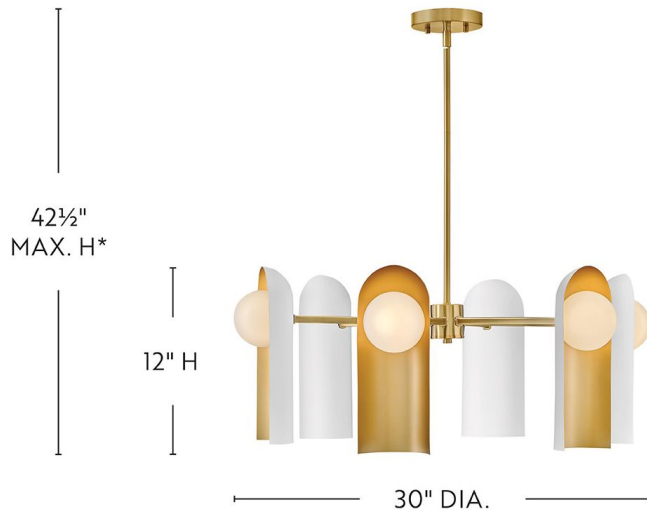

### MEDIUM SINGLE TIER

A modern drama queen, Zuri features a striking silhouette. Bold Satin Off-White or Black shades serve up serious glam with Lacquered Brass interiors. Sleek, coordinating details bring attention to dimmable LED lamps.

DETAILS	
FINISH:	Lacquered Brass
MATERIAL:	Steel
GLASS:	Cased Opal
SLOPE DEGREE:	90
DIMMABLE:	YES - WITH DIMMABLE LAMP (NOT INCLUDED)

DIMENSIONS	
WIDTH:	30"
HEIGHT:	12"
WEIGHT:	9lb

LIGHT SOURCE	
LIGHT SOURCE:	Socketed
WATTAGE:	6-5w G9 LED
VOLTAGE:	120v

MOUNTING	
CANOPY:	5.25" Dia.
LEAD WIRE:	1 X 72"
MAX HEIGHT:	42.5

SHIPPING	
CARTON LENGTH:	29.5
CARTON WIDTH:	28.8
CARTON HEIGHT:	15
CARTON WEIGHT:	20.5

\*Maximum achievable height with stems included.

#### PRODUCT DETAILS:

- Dry Rated
- Includes (1) 6" stem and (2) 12" stems to customize hanging height
- Please refer to Lark's Warranty for complete product warranty details (some warranty limitations may apply)
- LED bulbs are required (not included)
- Can be hung on a sloped ceiling
- Confidently create a modern moment with this dynamic design statement
- This product uses recyclable or limited packaging materials to help reduce waste