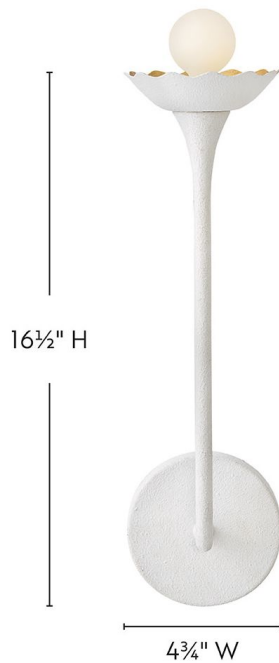

DARLA

84240TXP

MEDIUM SINGLE LIGHT SCONCE

Serving floral elegance inspired by spring blossoms, Darla's charming design with soft scalloped detailing adds a whimsical touch to any room. A Textured Plaster finish brings subtle coastal style to your space.

| DETAILS | |
|-----------|---|
| FINISH: | Textured Plaster |
| MATERIAL: | Steel |
| DIMMABLE: | YES - WITH DIMMABLE LAMP (NOT INCLUDED) |

| DIMENSIONS | |
|----------------|------------|
| WIDTH: | 4.8" |
| HEIGHT: | 16.5" |
| WEIGHT: | 1.1lb |
| BACK PLATE: | 4.75" Dia. |
| EXTENSION: | 5" |
| TOP TO OUTLET: | 14.25" |

| LIGHT SOURCE | |
|---------------|----------------------------|
| LIGHT SOURCE: | Socketed |
| WATTAGE: | 1-5w Cand. LED, 60w Equiv. |
| VOLTAGE: | 120v |

| SHIPPING | |
|----------------|------|
| CARTON LENGTH: | 18.5 |
| CARTON WIDTH: | 7.5 |
| CARTON HEIGHT: | 7.3 |
| CARTON WEIGHT: | 2.3 |