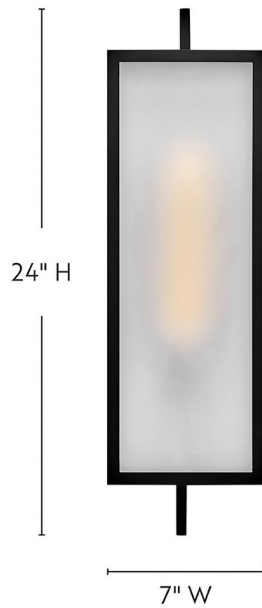

### LARGE WALL MOUNT LANTERN

Halden's cool frosted glass fits perfectly into its transitional lantern design, featuring a trendy rectangular frame in a chic Black finish. Large etched panels softly diffuse light, creating a warm glow, and a convenient open bottom makes changing bulbs easy.

DETAILS	
FINISH:	Black
MATERIAL:	Aluminum
GLASS:	Etched
DIMMABLE:	YES - WITH DIMMABLE LAMP (NOT INCLUDED)

DIMENSIONS	
WIDTH:	7"
HEIGHT:	24"
WEIGHT:	8.5lb
BACK PLATE:	7"W X 9.25"H
EXTENSION:	8"
TOP TO OUTLET:	11"

LIGHT SOURCE	
LIGHT SOURCE:	Socketed
WATTAGE:	1-12w Med. LED, 60w Equiv.
VOLTAGE:	120v

SHIPPING	
CARTON LENGTH:	10.8
CARTON WIDTH:	10
CARTON HEIGHT:	27.5
CARTON WEIGHT:	11