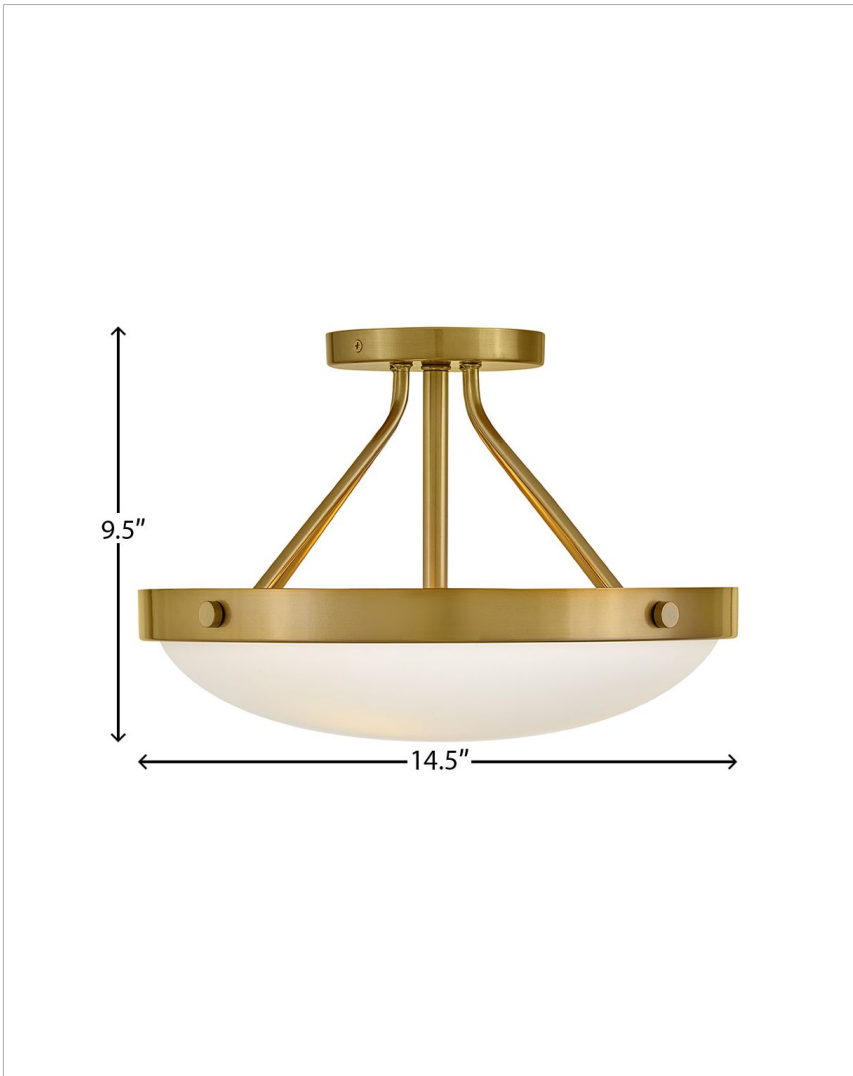

### MEDIUM SEMI-FLUSH MOUNT

Bring a fun yet chic vibe to your décor. Gus effortlessly combines timeless design with modern details to elevate your style.

DETAILS	
FINISH:	Gold
MATERIAL:	Steel
GLASS:	Etched Opal
DIMMABLE:	YES - WITH DIMMABLE LAMP (NOT INCLUDED)

DIMENSIONS	
WIDTH:	14.5"
HEIGHT:	9.5"
WEIGHT:	4lb

LIGHT SOURCE	
LIGHT SOURCE:	Socketed
WATTAGE:	3-5w Cand. LED, 60w Equiv.
VOLTAGE:	120v

MOUNTING	
CANOPY:	5.25" Dia.

SHIPPING	
CARTON LENGTH:	16.3
CARTON WIDTH:	16.3
CARTON HEIGHT:	11.3
CARTON WEIGHT:	8