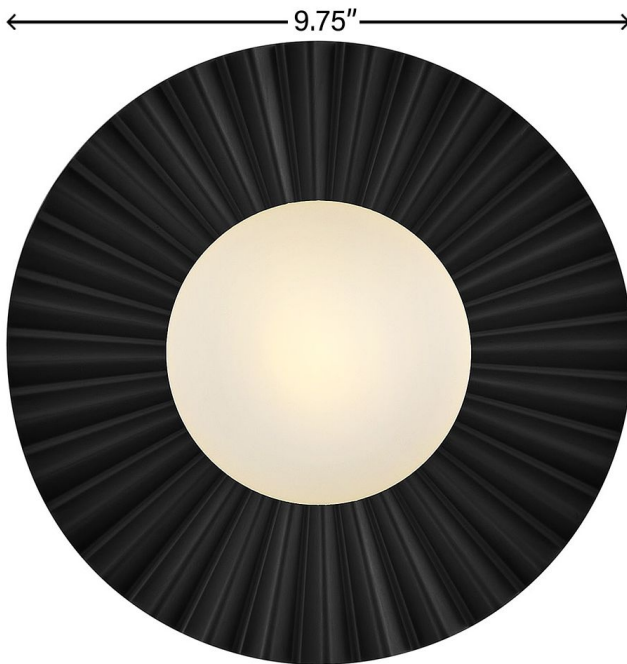

STEVIE

84391BK

SMALL FLUSH MOUNT OR SCONCE

Liven up your favorite living space. Stevie's pleated, cast metal adds a lovely visual texture to any room.

DETAILS	
FINISH:	Black
MATERIAL:	Steel
GLASS:	Etched Opal
DIMMABLE:	YES - WITH DIMMABLE LAMP (NOT INCLUDED)

DIMENSIONS	
WIDTH:	9.8"
HEIGHT:	5.5"
WEIGHT:	2lb

LIGHT SOURCE	
LIGHT SOURCE:	Socketed
WATTAGE:	1-5w G9 LED
VOLTAGE:	120v

MOUNTING	
CANOPY:	4.75" Dia.

SHIPPING	
CARTON LENGTH:	12.5
CARTON WIDTH:	12.5
CARTON HEIGHT:	9.5
CARTON WEIGHT:	3