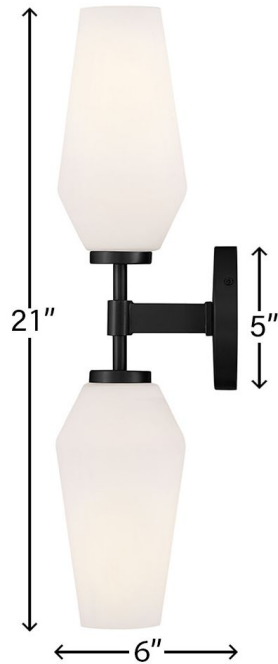

GIO

85505BK

LARGE TWO LIGHT SCONCE

Create a refreshing mood with just the right touch of glamour. Gio's captivating geometric design with subtly curved, etched opal glass brings enchanting style to your bath or living space.

DETAILS	
FINISH:	Black
MATERIAL:	Steel
GLASS:	Etched Opal
DIMMABLE:	YES - WITH DIMMABLE LAMP (NOT INCLUDED)

DIMENSIONS	
WIDTH:	5"
HEIGHT:	21"
WEIGHT:	3lb
BACK PLATE:	5" Dia.
EXTENSION:	6"
TOP TO OUTLET:	10.5"

LIGHT SOURCE	
LIGHT SOURCE:	Socketed
WATTAGE:	2-8w Med. LED, 60w Equiv.
VOLTAGE:	120v

SHIPPING	
CARTON LENGTH:	19.5
CARTON WIDTH:	11.8
CARTON HEIGHT:	8.3
CARTON WEIGHT:	4.5

PRODUCT DETAILS:

- This versatile transitional design delivers personality and performance
- This fixture can be mounted horizontally
- Please refer to Lark's Warranty for complete product warranty details (some warranty limitations may apply)
- Damp Rated
- This fixture can be mounted vertically
- Invisimount hardware is hidden on the backplate for a clean silhouette