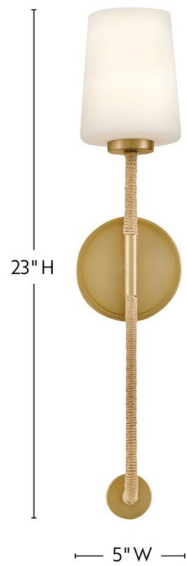

# KLINE

### LARGE SINGLE LIGHT TALL SCONCE

Let's get down to business. Kline's minimalist design doesn't need to make a fuss, thanks to its pared-down but supremely stylish profile. Natural rope wrapped around super slim arms adds a hint of nautical flare, while sleek glass and chic finishes provide just the right amount of edge.

DETAILS	
FINISH:	Lacquered Brass
MATERIAL:	Steel
GLASS:	Etched Opal
DIMMABLE:	YES - WITH DIMMABLE LAMP (NOT INCLUDED)

DIMENSIONS	
WIDTH:	5"
HEIGHT:	23"
WEIGHT:	1.9lb
BACK PLATE:	5" Dia.
EXTENSION:	6"
TOP TO OUTLET:	11.5"

LIGHT SOURCE	
LIGHT SOURCE:	Socketed
WATTAGE:	1-12w Med. LED, 100w Equiv.
VOLTAGE:	120v

SHIPPING	
CARTON LENGTH:	31
CARTON WIDTH:	8
CARTON HEIGHT:	8.5
CARTON WEIGHT:	4.5