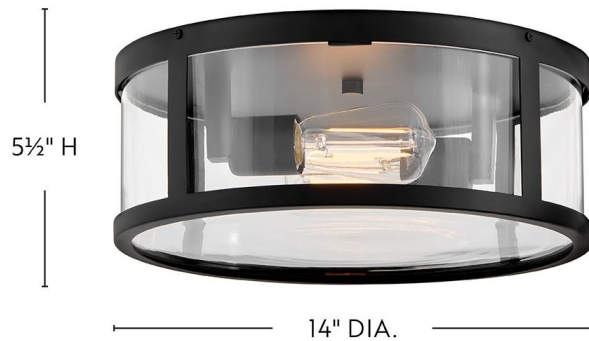

ALFIE

82053BK

MEDIUM FLUSH MOUNT

Boost your home's curb appeal with Alfie's effortless style and easy-on-the-eyes cylindrical lantern design with clear, seedy glass finessed to flatter any exterior.

DETAILS	
FINISH:	Black
MATERIAL:	Aluminum
GLASS:	Clear Seedy
DIMMABLE:	YES - WITH DIMMABLE LAMP (NOT INCLUDED)

DIMENSIONS	
WIDTH:	14"
HEIGHT:	5.5"
WEIGHT:	5.8lb

LIGHT SOURCE	
LIGHT SOURCE:	Socketed
WATTAGE:	2-10w Med. LED
VOLTAGE:	120v

MOUNTING	
CANOPY:	14" Dia.

SHIPPING	
CARTON LENGTH:	17.8
CARTON WIDTH:	17.8
CARTON HEIGHT:	10
CARTON WEIGHT:	8.4

PRODUCT DETAILS:

- This versatile transitional design delivers personality and performance
- Please refer to Lark's Warranty for complete product warranty details (some warranty limitations may apply)
- Aluminum material ensures this piece can withstand strenuous outdoor conditions
- LED bulbs are required (not included)
- Damp Rated
- Outdoor finishes carry a 1-year warranty