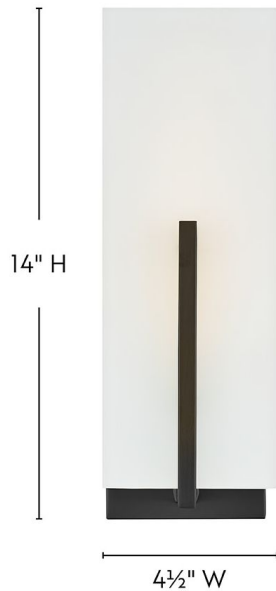

## 85640BK

### MEDIUM SINGLE LIGHT SCONCE

Step into style with Roman's minimalist, modern design. Its etched white glass creates a soft, enchanting glow, while the sleek rectangular backplate adds a chic accent to any décor.

DETAILS	
FINISH:	Black
MATERIAL:	Steel
GLASS:	Etched White
DIMMABLE:	YES - WITH DIMMABLE LAMP (NOT INCLUDED)

DIMENSIONS	
WIDTH:	4.5"
HEIGHT:	14"
WEIGHT:	3.1lb
BACK PLATE:	4.5"W X 11.75"H
EXTENSION:	5"
TOP TO OUTLET:	13.25"

LIGHT SOURCE	
LIGHT SOURCE:	Socketed
WATTAGE:	1-10w Med. LED, 60w Equiv.
VOLTAGE:	120v

SHIPPING	
CARTON LENGTH:	15.8
CARTON WIDTH:	7.5
CARTON HEIGHT:	9
CARTON WEIGHT:	4.7