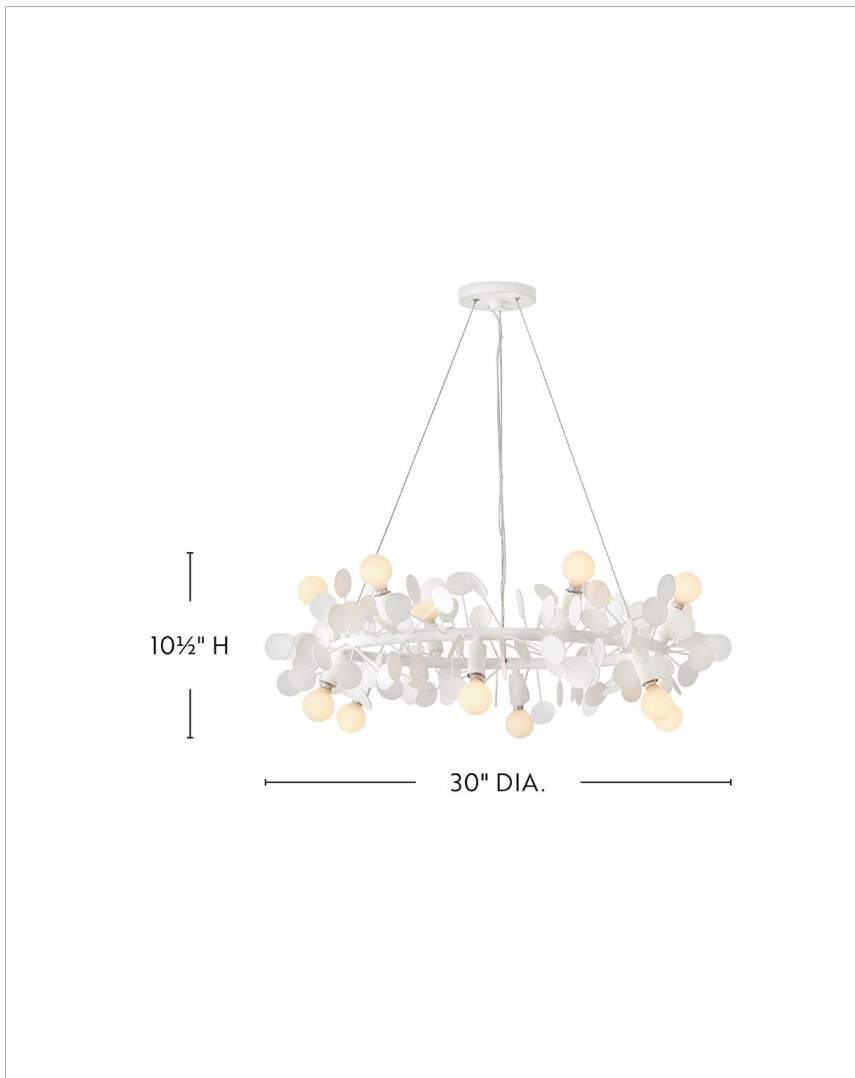

LOLLI

84406TXP

MEDIUM SINGLE TIER CHANDELIER

Playful and full of whimsy, Lolli's vibrant design is speckled with charming polka-dot petals, creating a dreamy focal point for your living space.

DETAILS	
FINISH:	Textured Plaster
MATERIAL:	Steel
SLOPE DEGREE:	40
DIMMABLE:	YES - WITH DIMMABLE LAMP (NOT INCLUDED)

DIMENSIONS	
WIDTH:	30"
HEIGHT:	10.5"
WEIGHT:	9lb

LIGHT SOURCE	
LIGHT SOURCE:	Socketed
WATTAGE:	12-5w Cand. LED, 60w Equiv.
VOLTAGE:	120v

MOUNTING	
CANOPY:	5.25" Dia.
LEAD WIRE:	3 X 96"

SHIPPING	
CARTON LENGTH:	33
CARTON WIDTH:	33
CARTON HEIGHT:	13.8
CARTON WEIGHT:	21.5

PRODUCT DETAILS:

- Dry Rated
- Please refer to Lark's Warranty for complete product warranty details (some warranty limitations may apply)
- Can be hung on a sloped ceiling
- Confidently create a modern moment with this dynamic design statement