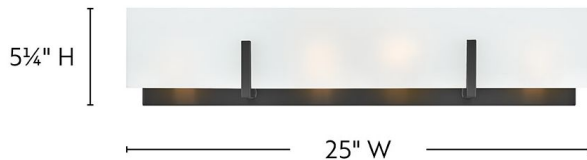

ROMAN

85644BK

MEDIUM FOUR LIGHT VANITY

Step into style with Roman's minimalist, modern design. Its etched white glass creates a soft, enchanting glow, while the sleek rectangular backplate adds a chic accent to any décor.

DETAILS	
FINISH:	Black
MATERIAL:	Steel
GLASS:	Etched White
DIMMABLE:	YES - WITH DIMMABLE LAMP (NOT INCLUDED)

DIMENSIONS	
WIDTH:	25"
HEIGHT:	5.3"
WEIGHT:	6.3lb
BACK PLATE:	24"W X 4.75"H
EXTENSION:	4"
TOP TO OUTLET:	3"

LIGHT SOURCE	
LIGHT SOURCE:	Socketed
WATTAGE:	4-5w Cand. LED, 60w Equiv.
VOLTAGE:	120v

SHIPPING	
CARTON LENGTH:	28
CARTON WIDTH:	8
CARTON HEIGHT:	8
CARTON WEIGHT:	9.4

PRODUCT DETAILS:

- This fixture can be mounted horizontally
- Please refer to Lark's Warranty for complete product warranty details (some warranty limitations may apply)
- Damp Rated
- Confidently create a modern moment with this dynamic design statement
- ADA compliant design provides added accessibility and maximum clearance
- Invisimount hardware is hidden on the backplate for a clean silhouette
- This product uses recyclable or limited packaging materials to help reduce waste