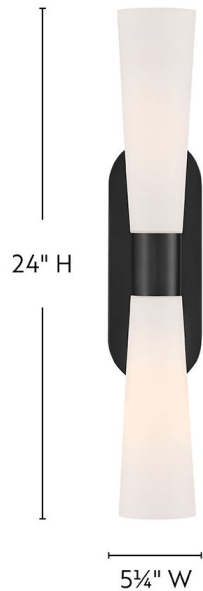

BEAU

85632BK

LARGE TWO LIGHT SCONCE

Dress up your space with Beau's dapper design. Its flared, bow tie-inspired silhouette and etched opal glass shades serve sophisticated charm, like the perfect pair of cufflinks.

DETAILS	
FINISH:	Black
MATERIAL:	Steel
GLASS:	Etched Opal
DIMMABLE:	YES - WITH DIMMABLE LAMP (NOT INCLUDED)

DIMENSIONS	
WIDTH:	5.3"
HEIGHT:	24"
WEIGHT:	5lb
BACK PLATE:	5.25"W X 11.75"H
EXTENSION:	4.5"
TOP TO OUTLET:	12"

LIGHT SOURCE	
LIGHT SOURCE:	Socketed
WATTAGE:	2-10w Med. LED, 60w Equiv.
VOLTAGE:	120v

SHIPPING	
CARTON LENGTH:	15.5
CARTON WIDTH:	14.3
CARTON HEIGHT:	8.5
CARTON WEIGHT:	8

PRODUCT DETAILS:

- This versatile transitional design delivers personality and performance
- This fixture can be mounted horizontally
- Please refer to Lark's Warranty for complete product warranty details (some warranty limitations may apply)
- Damp Rated
- This fixture can be mounted vertically
- Invisimount hardware is hidden on the backplate for a clean silhouette
- This product uses recyclable or limited packaging materials to help reduce waste