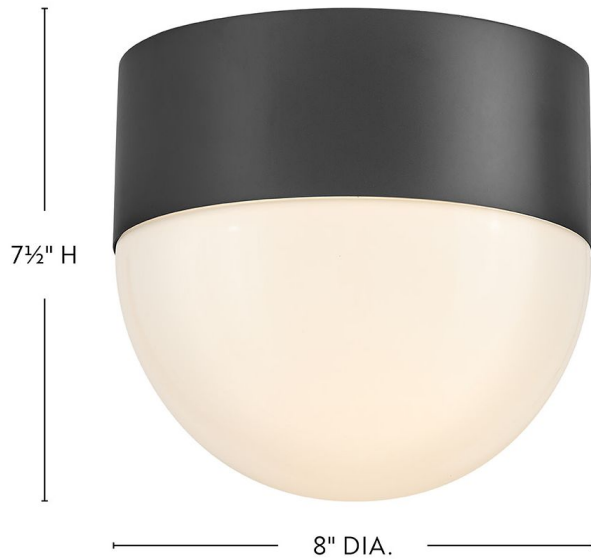

BARDI

82091BK

SMALL FLUSH MOUNT

Bring a burst of funky modern style to your space with Bardi. This compact gem effortlessly blends retro flair with contemporary vibes.

DETAILS	
FINISH:	Black
MATERIAL:	Aluminum
GLASS:	Cased Opal
DIMMABLE:	YES - WITH DIMMABLE LAMP (NOT INCLUDED)

DIMENSIONS	
WIDTH:	8"
HEIGHT:	7.5"
WEIGHT:	2.9lb

LIGHT SOURCE	
LIGHT SOURCE:	Socketed
WATTAGE:	1-6w Med. LED
VOLTAGE:	120v

MOUNTING	
CANOPY:	8" Dia.

SHIPPING	
CARTON LENGTH:	11.3
CARTON WIDTH:	11.3
CARTON HEIGHT:	13.5
CARTON WEIGHT:	5.5

PRODUCT DETAILS:

- Please refer to Lark's Warranty for complete product warranty details (some warranty limitations may apply)
- Aluminum material ensures this piece can withstand strenuous outdoor conditions
- LED bulbs are required (not included)
- Damp Rated
- Confidently create a modern moment with this dynamic design statement
- Outdoor finishes carry a 1-year warranty
- This product uses recyclable or limited packaging materials to help reduce waste