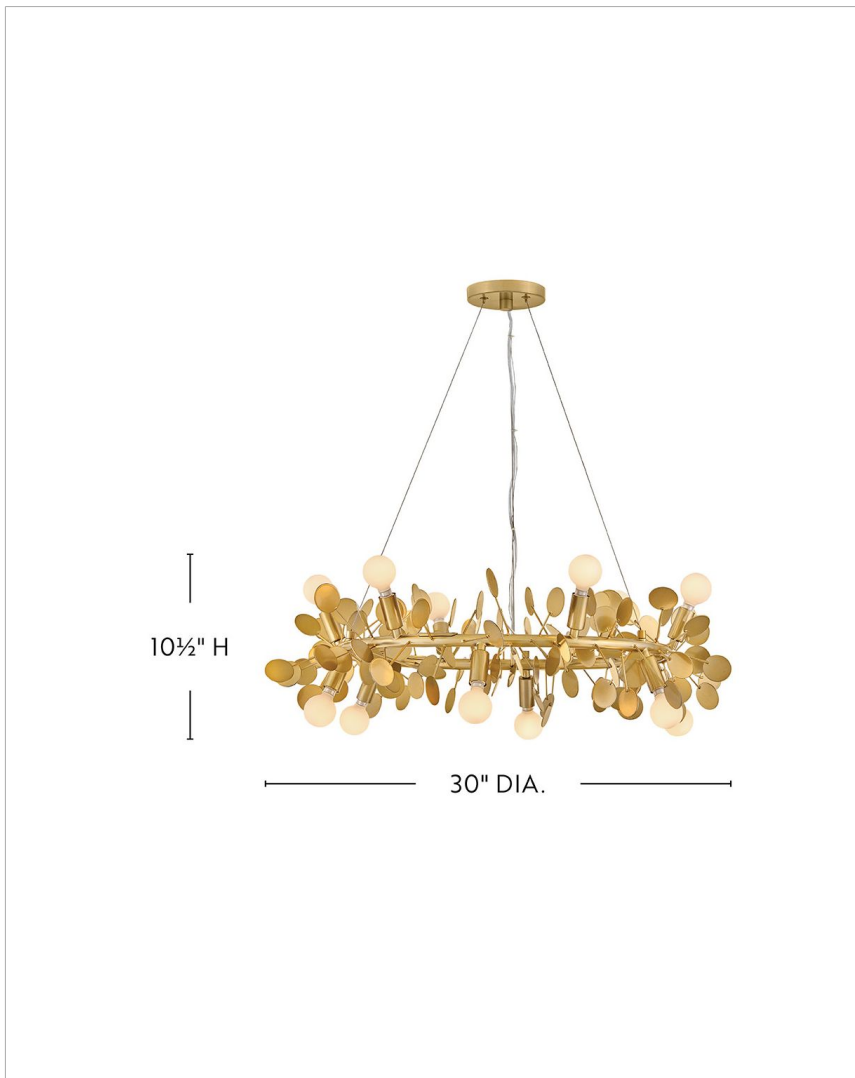

LOLLI

84406DA

MEDIUM SINGLE TIER CHANDELIER

Playful and full of whimsy, Lolli's vibrant design is speckled with charming polka-dot petals, creating a dreamy focal point for your living space.

DETAILS	
FINISH:	Distressed Brass
MATERIAL:	Steel
SLOPE DEGREE:	40
DIMMABLE:	YES - WITH DIMMABLE LAMP (NOT INCLUDED)

DIMENSIONS	
WIDTH:	30"
HEIGHT:	10.5"
WEIGHT:	9lb

LIGHT SOURCE	
LIGHT SOURCE:	Socketed
WATTAGE:	12-5w Cand. LED, 60w Equiv.
VOLTAGE:	120v

MOUNTING	
CANOPY:	5.25" Dia.
LEAD WIRE:	3 X 96"

SHIPPING	
CARTON LENGTH:	33
CARTON WIDTH:	33
CARTON HEIGHT:	13.8
CARTON WEIGHT:	21.5

PRODUCT DETAILS:

- Dry Rated
- Please refer to Lark's Warranty for complete product warranty details (some warranty limitations may apply)
- Can be hung on a sloped ceiling
- Confidently create a modern moment with this dynamic design statement