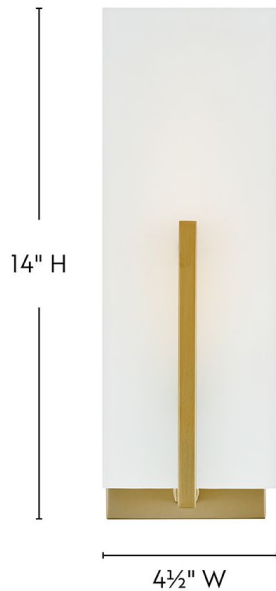

ROMAN

85640LCB

MEDIUM SINGLE LIGHT SCONCE

Step into style with Roman's minimalist, modern design. Its etched white glass creates a soft, enchanting glow, while the sleek rectangular backplate adds a chic accent to any décor.

DETAILS	
FINISH:	Lacquered Brass
MATERIAL:	Steel
GLASS:	Etched White
DIMMABLE:	YES - WITH DIMMABLE LAMP (NOT INCLUDED)

DIMENSIONS	
WIDTH:	4.5"
HEIGHT:	14"
WEIGHT:	3.1lb
BACK PLATE:	4.5"W X 11.75"H
EXTENSION:	5"
TOP TO OUTLET:	13.25"

LIGHT SOURCE	
LIGHT SOURCE:	Socketed
WATTAGE:	1-10w Med. LED, 60w Equiv.
VOLTAGE:	120v

SHIPPING	
CARTON LENGTH:	15.8
CARTON WIDTH:	7.5
CARTON HEIGHT:	9
CARTON WEIGHT:	4.7

PRODUCT DETAILS:

- Please refer to Lark's Warranty for complete product warranty details (some warranty limitations may apply)
- Damp Rated
- Confidently create a modern moment with this dynamic design statement
- This fixture can be mounted vertically
- Invisimount hardware is hidden on the backplate for a clean silhouette
- This product uses recyclable or limited packaging materials to help reduce waste