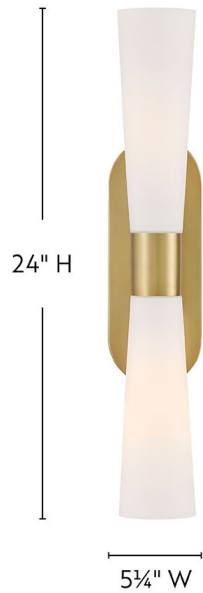

BEAU

85632LCB

LARGE TWO LIGHT SCONCE

Dress up your space with Beau's dapper design. Its flared, bow tie-inspired silhouette and etched opal glass shades serve sophisticated charm, like the perfect pair of cufflinks.

DETAILS	
FINISH:	Lacquered Brass
MATERIAL:	Steel
GLASS:	Etched Opal
DIMMABLE:	YES - WITH DIMMABLE LAMP (NOT INCLUDED)

DIMENSIONS	
WIDTH:	5.3"
HEIGHT:	24"
WEIGHT:	5lb
BACK PLATE:	5.25"W X 11.75"H
EXTENSION:	4.5"
TOP TO OUTLET:	12"

LIGHT SOURCE	
LIGHT SOURCE:	Socketed
WATTAGE:	2-10w Med. LED, 60w Equiv.
VOLTAGE:	120v

SHIPPING	
CARTON LENGTH:	15.5
CARTON WIDTH:	14.3
CARTON HEIGHT:	8.5
CARTON WEIGHT:	8

PRODUCT DETAILS:

- This versatile transitional design delivers personality and performance
- This fixture can be mounted horizontally
- Please refer to Lark's Warranty for complete product warranty details (some warranty limitations may apply)
- Damp Rated
- This fixture can be mounted vertically
- Invisimount hardware is hidden on the backplate for a clean silhouette
- This product uses recyclable or limited packaging materials to help reduce waste