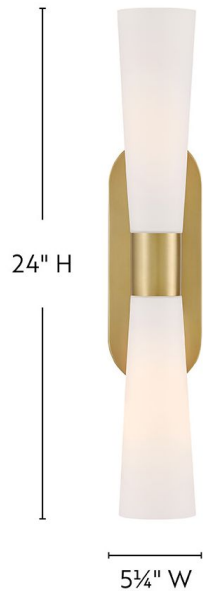

BEAU

85632LCB

LARGE TWO LIGHT SCONCE

Dress up your space with Beau's dapper design. Its flared, bow tie-inspired silhouette and etched opal glass shades serve sophisticated charm, like the perfect pair of cufflinks.

DETAILS	
FINISH:	Lacquered Brass
MATERIAL:	Steel
GLASS:	Etched Opal
DIMMABLE:	YES - WITH DIMMABLE LAMP (NOT INCLUDED)

DIMENSIONS	
WIDTH:	5.3"
HEIGHT:	24"
WEIGHT:	5lb
BACK PLATE:	5.25"W X 11.75"H
EXTENSION:	4.5"
TOP TO OUTLET:	12"

LIGHT SOURCE	
LIGHT SOURCE:	Socketed
WATTAGE:	2-10w Med. LED, 60w Equiv.
VOLTAGE:	120v

SHIPPING	
CARTON LENGTH:	15.5
CARTON WIDTH:	14.3
CARTON HEIGHT:	8.5
CARTON WEIGHT:	8

PRODUCT DETAILS:

- This versatile transitional design delivers personality and performance
- This fixture can be mounted horizontally
- Please refer to Lark's Warranty for complete product warranty details (some warranty limitations may apply)
- Damp Rated
- This fixture can be mounted vertically
- Invisimount hardware is hidden on the backplate for a clean silhouette
- This product uses recyclable or limited packaging materials to help reduce waste