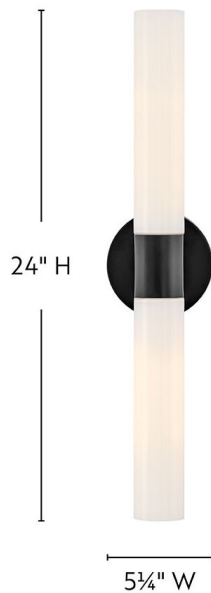

SHEA

85402BK-CO

LARGE TWO LIGHT VANITY

It's easy to fall for Shea's sleek, cylindrical silhouette. The elongated glass shades make it easy to customize your space and flex your design skills by choosing from one of the versatile finishes. The perfect complement to any vibe, Shea sets a new standard for multipurpose lighting. Pro tip: T10 bulbs are required but go with the wattage that wins you over.

DETAILS	
FINISH:	Black
MATERIAL:	Steel
GLASS:	Cased Opal
DIMMABLE:	YES - WITH DIMMABLE LAMP (NOT INCLUDED)

DIMENSIONS	
WIDTH:	5.3"
HEIGHT:	24"
WEIGHT:	2.7lb
BACK PLATE:	5.25" Dia.
EXTENSION:	4"
TOP TO OUTLET:	12"

LIGHT SOURCE	
LIGHT SOURCE:	Socketed
WATTAGE:	2-12w Med. LED, 60w Equiv.
VOLTAGE:	120v

SHIPPING	
CARTON LENGTH:	14.3
CARTON WIDTH:	8.4
CARTON HEIGHT:	8.8
CARTON WEIGHT:	3.5

PRODUCT DETAILS:

- This fixture can be mounted horizontally
- Please refer to Lark's Warranty for complete product warranty details (some warranty limitations may apply)
- Damp Rated
- A T10 bulb is required, but go with the wattage that wins you over
- Confidently create a modern moment with this dynamic design statement
- This fixture can be mounted vertically
- ADA compliant design provides added accessibility and maximum clearance
- Invisimount hardware is hidden on the backplate for a clean silhouette