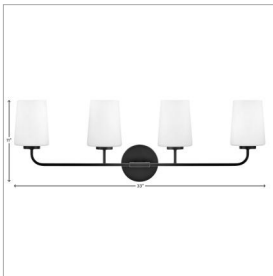

### LARGE FOUR LIGHT VANITY

Let's get down to business. Kline's minimalist design doesn't need to make a fuss, thanks to its pared-down but supremely stylish transitional profile.

DETAILS	
FINISH:	Black
MATERIAL:	Steel
GLASS:	Etched Opal
DIMMABLE:	YES - WITH DIMMABLE LAMP (NOT INCLUDED)

DIMENSIONS	
WIDTH:	33"
HEIGHT:	11"
WEIGHT:	5.9lb
BACK PLATE:	5" Dia.
EXTENSION:	6.3"
TOP TO OUTLET:	8.5"

LIGHT SOURCE	
LIGHT SOURCE:	Socketed
WATTAGE:	4-12w Med. LED, 100w Equiv.
VOLTAGE:	120v

SHIPPING	
CARTON LENGTH:	35.8
CARTON WIDTH:	9.3
CARTON HEIGHT:	13.5
CARTON WEIGHT:	8.9