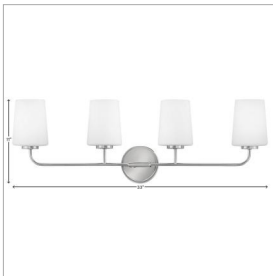

KLINE

853454CM

LARGE FOUR LIGHT VANITY

Let's get down to business. Kline's minimalist design doesn't need to make a fuss, thanks to its pared-down but supremely stylish transitional profile.

DETAILS	
FINISH:	Chrome
MATERIAL:	Steel
GLASS:	Etched Opal
DIMMABLE:	YES - WITH DIMMABLE LAMP (NOT INCLUDED)

DIMENSIONS	
WIDTH:	33"
HEIGHT:	11"
WEIGHT:	5.9lb
BACK PLATE:	5" Dia.
EXTENSION:	6.3"
TOP TO OUTLET:	8.5"

LIGHT SOURCE	
LIGHT SOURCE:	Socketed
WATTAGE:	4-12w Med. LED, 100w Equiv.
VOLTAGE:	120v

SHIPPING	
CARTON LENGTH:	35.8
CARTON WIDTH:	9.3
CARTON HEIGHT:	13.5
CARTON WEIGHT:	8.9

PRODUCT DETAILS:

- This versatile transitional design delivers personality and performance
- Please refer to Lark's Warranty for complete product warranty details (some warranty limitations may apply)
- This fixture can be mounted either up or down to best fit your space
- Damp Rated
- This design features a sparkling, reflective chrome finish
- InvisiMount hardware is hidden on the backplate for a clean silhouette