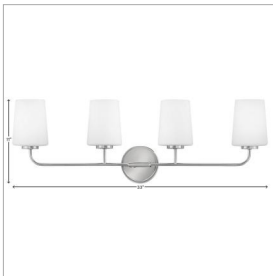

### LARGE FOUR LIGHT VANITY

Let's get down to business. Kline's minimalist design doesn't need to make a fuss, thanks to its pared-down but supremely stylish transitional profile.

DETAILS	
FINISH:	Chrome
MATERIAL:	Steel
GLASS:	Etched Opal
DIMMABLE:	YES - WITH DIMMABLE LAMP (NOT INCLUDED)

DIMENSIONS	
WIDTH:	33"
HEIGHT:	11"
WEIGHT:	5.9lb
BACK PLATE:	5" Dia.
EXTENSION:	6.3"
TOP TO OUTLET:	8.5"

LIGHT SOURCE	
LIGHT SOURCE:	Socketed
WATTAGE:	4-12w Med. LED, 100w Equiv.
VOLTAGE:	120v

SHIPPING	
CARTON LENGTH:	35.8
CARTON WIDTH:	9.3
CARTON HEIGHT:	13.5
CARTON WEIGHT:	8.9

#### PRODUCT DETAILS:

- This versatile transitional design delivers personality and performance
- Please refer to Lark's Warranty for complete product warranty details (some warranty limitations may apply)
- This fixture can be mounted either up or down to best fit your space
- Damp Rated
- This design features a sparkling, reflective chrome finish
- Invisimount hardware is hidden on the backplate for a clean silhouette