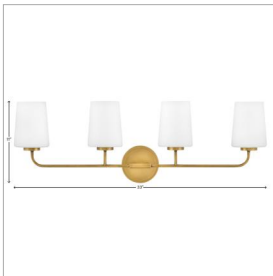

KLINE

853454HB

LARGE FOUR LIGHT VANITY

Let's get down to business. Kline's minimalist design doesn't need to make a fuss, thanks to its pared-down but supremely stylish transitional profile.

DETAILS	
FINISH:	Heritage Brass
MATERIAL:	Steel
GLASS:	Etched Opal
DIMMABLE:	YES - WITH DIMMABLE LAMP (NOT INCLUDED)

DIMENSIONS	
WIDTH:	33"
HEIGHT:	11"
WEIGHT:	5.9lb
BACK PLATE:	5" Dia.
EXTENSION:	6.3"
TOP TO OUTLET:	8.5"

LIGHT SOURCE	
LIGHT SOURCE:	Socketed
WATTAGE:	4-12w Med. LED, 100w Equiv.
VOLTAGE:	120v

SHIPPING	
CARTON LENGTH:	35.8
CARTON WIDTH:	9.3
CARTON HEIGHT:	13.5
CARTON WEIGHT:	8.9

PRODUCT DETAILS:

- This versatile transitional design delivers personality and performance
- Please refer to Lark's Warranty for complete product warranty details (some warranty limitations may apply)
- This fixture can be mounted either up or down to best fit your space
- Damp Rated
- Invisimount hardware is hidden on the backplate for a clean silhouette