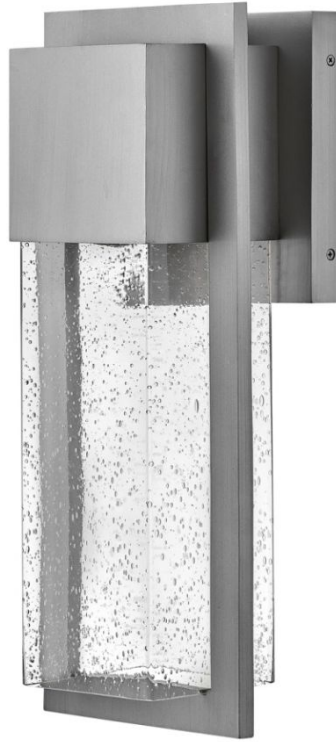

## 82014AL-LL

### MEDIUM WALL MOUNT LANTERN

The Alex LED outdoor lantern strikes a modern stance with all the right angles. A contemporary statement-maker, its industrial-inspired thick Coastal Elements frame made of composite material and anti-fade finish guarantees resilience with a 3-year warranty. Designed for ultra-durability, this downlight fixture comes with the LED bulb and is available in versatile Antique Brushed Aluminum or Black finish options. Alex is equally happy indoors, turning heads as an interior wall sconce.

DETAILS	
FINISH:	Antique Brushed Aluminum
MATERIAL:	Composite
GLASS:	Clear Seedy
DIMMABLE:	YES - CL TYPE DIMMER (SSL7A)

DIMENSIONS	
WIDTH:	8"
HEIGHT:	20"
WEIGHT:	5.3lb
BACK PLATE:	6.25"W X 6.5"H
EXTENSION:	5.8"
TOP TO OUTLET:	3.75"

LIGHT SOURCE	
LIGHT SOURCE:	Socketed
LED NAME:	6.5WR20-30K
WATTAGE:	1-6w PAR Med. LED *Included
VOLTAGE:	120v
LUMENS:	500
CRI:	80
INCANDESCENT EQUIVALENCY:	1 x 50w
DIMMABLE:	YES - CL TYPE DIMMER (SSL7A)