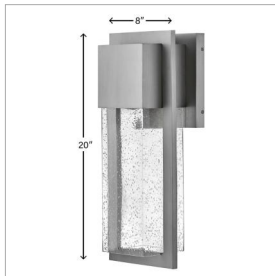

PRODUCT DETAILS:

- Please refer to Lark's Warranty for complete product warranty details (some warranty limitations may apply)
- Coastal Elements finishes carry a 3-year warranty
- LED bulb included - safer for the environment and a longer lifespan than incandescent bulbs
- Wet Rated
- Confidently create a modern moment with this dynamic design statement
- Mounted at a point of entry, wall mount lights provide safety and security with a welcoming element
- High quality composite resists rust, corrosion, and fading – ideal for harsh weather conditions
- Part of the Coastal Elements Collection of weather-resistant lighting designs constructed from composite materials and coated with anti-fading finishes